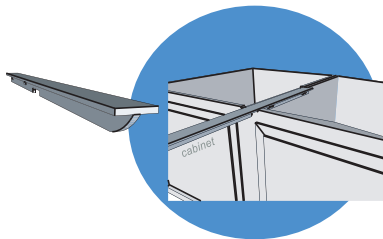

7 gauge HRPO steel, powder coated to prevent corrosion, pre-drilled and counter sunk

The single bracket can be rotated to be used on either end to provide support (at the end of breakfast bar or drinking bar)

11 3/4 x 3 3/4 inches

New Product

24" x 24" Height or
610 mm x 610 mm

1 1/2" or 38.1 mm wide x
1 3/4" or 44.5 mm high

L Bracket
addition to our
COUNTERBalance®
brand of products

SKU CCS-LBracket
1 pc. per box
11 3/4 x 3 3/4 inches
298.5 mm x
95.25 mm High

popular top sellers

IslandBracket
SKU CCS-TBAR T-Bar
3 pcs. per box
Length: 24" or 610 mm
Width: 1 1/2" or 38.1 mm
Height: 1 3/4" or 44.5 mm

Available in two convenient sizes!

CounterPlate
SKU CCS-CBP or CBPXL Plate
6 pcs. per box (w/screws)
Available Lengths: 9 3/4" or 247.7 mm
11 3/4" or 298.5 mm
Thickness: 7 Gauge (.144") or 3.7 mm
Width: 3 1/2" or 89 mm