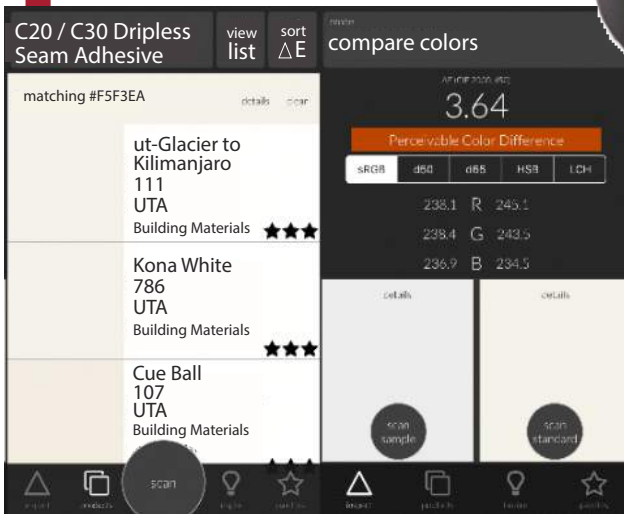

# NEW Chem-Set™ Color Master

Use our app on your phone in a few simple steps:

- 1 Align the center of the circle to the color you want to scan
- 2 Press "Scan" in the Chem-Set™ Color Master app.

**Stay tuned...** more information to come!

## DO YOU KNOW YOUR COLOR MATCH?

- Find your color match on solid surface, engineered stone, quartz, granite marble, porcelain and more
- Mathematically compare our color matches to the surface with the use of a delta ( $\Delta$ ) score
- Scan logos or custom colors to create custom inlays or seams