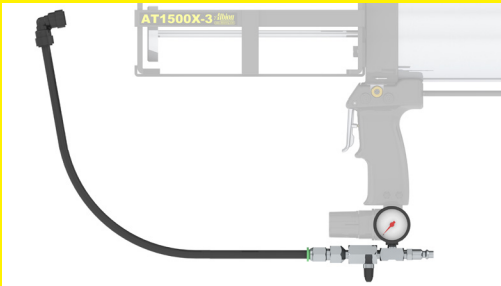

ACCESSORIES AND PARTS

Spray Adapter Kit, includes gauge and shut-off. #1042-2