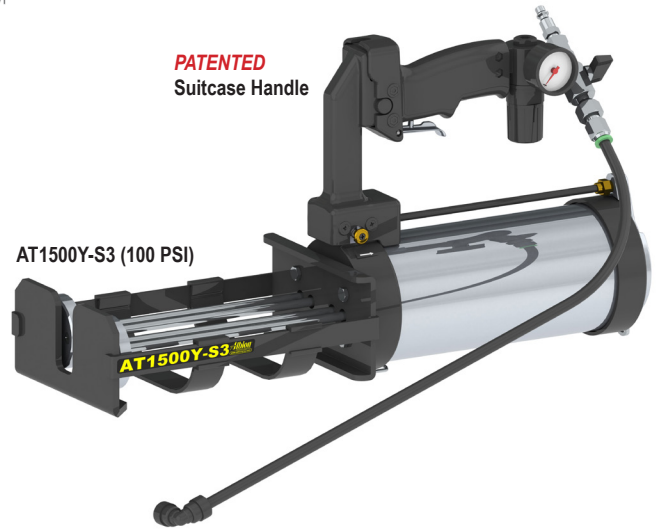

1500 SERIES MULTI-COMPONENT GUNS WITH SPRAY SYSTEM

Bulletin 357B

The Best Just Keeps Gettin' Better!®

✓ Bulk   ✓ Sausage   ✓ Cartridge   ✓ Multi-Component   ✓ Accessories

PNEUMATIC GUNS FOR DISPENSING 1500 ML 2K CARTRIDGES!

ERGONOMIC DESIGN – one-hand or two-hand operation with improved control means easier and more comfortable dispensing.

ADAPTABLE – Quickly change from two-hand to one-hand configuration with the **Patented Suitcase handle** (957-2).

RESPONSIVE – Quick Stop due to Albion's unique quick exhaust design. Responsive trigger control with easy access regulator, and pneumatic forward and reverse.

EASY RELOAD – Truly functional upright position allows easy load and unload.

SPRAY APPLICATIONS

- Spray-On Truck Bed Liners
- Manhole restoration
- Secondary containment
- Pipe & pipeline coatings

Chemical Concepts^{TM}
Our expertise is your solution.
chemical-concepts.com
800.220.1966
410 Pike Road • Huntingdon Valley, PA 19006